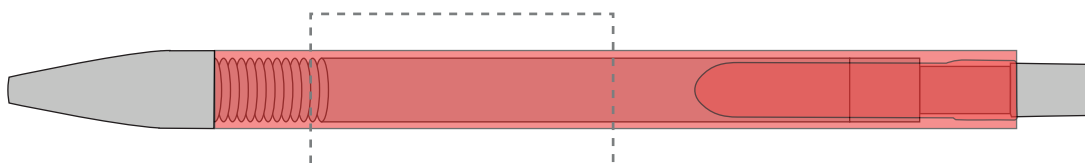

Your Ref:

Quantity:

Product Code: TPC980901

Our Ref:

Version: 1

Product Colour: RED

**PRINTING CONCERNS:**

We stock this item in the following colours

**PANTONE REFERENCE(S)**

- Colour 1
- Colour 2
- Colour 3
- Colour 4

ARTWORK SCALE 100%

ARTWORK SCALE 100%

Print Area:  
40mm x 20mm

Product Image for visualisation  
- colours may vary

The dashed line is to demonstrate print area and will not appear on your printed item